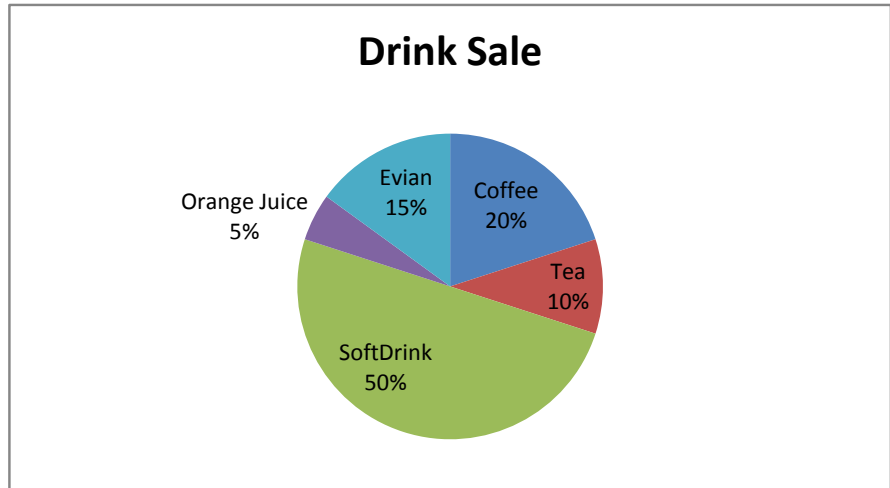

Coffee	20%
Tea	10%
SoftDrink	50%
Orange Juice	5%
Evian	15%

Pie Chart

Coffee	20%
Tea	10%
SoftDrink	50%
Orange Juice	5%
Evian	15%

Column Chart

Coffee	20%
Tea	10%
SoftDrink	50%
Orange Juice	5%
Evian	15%

Line Chart

Coffee	20%
Tea	10%
SoftDrink	50%
Orange Juice	5%
Evian	15%

3D Bar Chart

Coffee	20%
Tea	10%
SoftDrink	50%
Orange Juice	5%
Evian	15%

Area Chart

Coffee	20%
Tea	10%
SoftDrink	50%
Orange Juice	5%
Evian	15%

Scatter Chart

Coffee	20%
Tea	10%
SoftDrink	50%
Orange Juice	5%
Evian	15%

Doughnut Chart

Vertical line segment 1

Vertical line segment 2

Vertical line on the left side of the page.