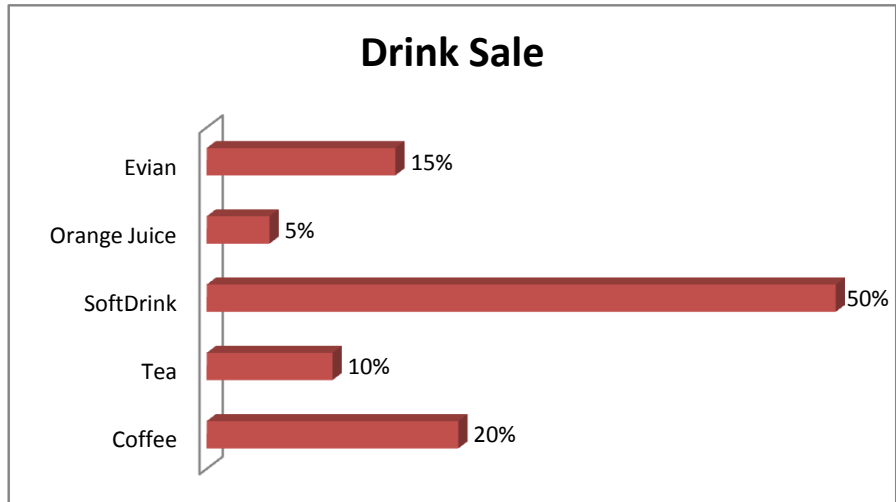

Coffee	20%
Tea	10%
SoftDrink	50%
Orange Juice	5%
Evian	15%

Pie Chart

Coffee	20%
Tea	10%
SoftDrink	50%
Orange Juice	5%
Evian	15%

Column Chart

Coffee	20%
Tea	10%
SoftDrink	50%
Orange Juice	5%
Evian	15%

Line Chart

Coffee	20%
Tea	10%
SoftDrink	50%
Orange Juice	5%
Evian	15%

3D Bar Chart

Coffee	20%
Tea	10%
SoftDrink	50%
Orange Juice	5%
Evian	15%

Area Chart

Coffee	20%
Tea	10%
SoftDrink	50%
Orange Juice	5%
Evian	15%

Scatter Chart

Coffee	20%
Tea	10%
SoftDrink	50%
Orange Juice	5%
Evian	15%

Doughnut Chart

Vertical line segment 1

Vertical line segment 2

Vertical line on the left side of the page.