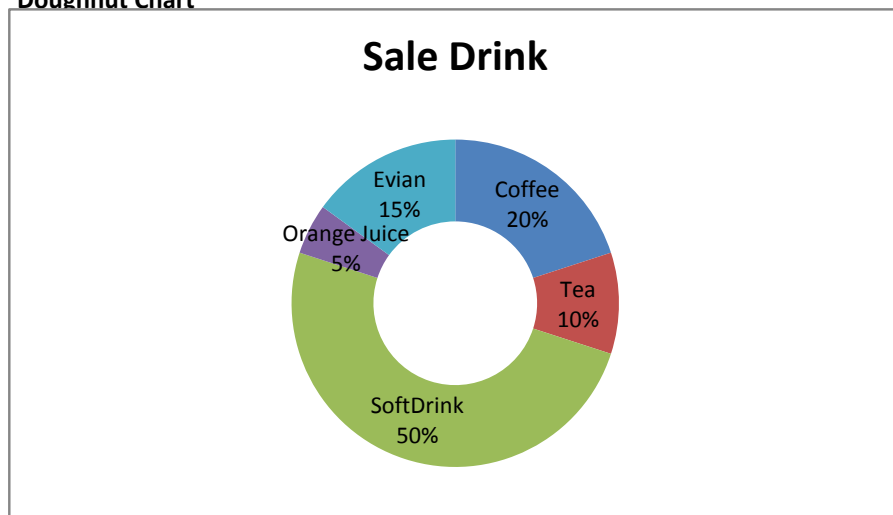

Coffee	20%
Tea	10%
SoftDrink	50%
Orange Juice	5%
Evian	15%

Pie Chart

Coffee	20%
Tea	10%
SoftDrink	50%
Orange Juice	5%
Evian	15%

Column Chart

Coffee	20%
Tea	10%
SoftDrink	50%
Orange Juice	5%
Evian	15%

Line Chart

Coffee	20%
Tea	10%
SoftDrink	50%
Orange Juice	5%
Evian	15%

3D Bar Chart

Coffee	20%
Tea	10%
SoftDrink	50%
Orange Juice	5%
Evian	15%

Area Chart

Coffee	20%
Tea	10%
SoftDrink	50%
Orange Juice	5%
Evian	15%

Scatter Chart

Coffee	20%
Tea	10%
SoftDrink	50%
Orange Juice	5%
Evian	15%

Doughnut Chart

Vertical line segment 1

Vertical line segment 2

Vertical line on the left side of the page.