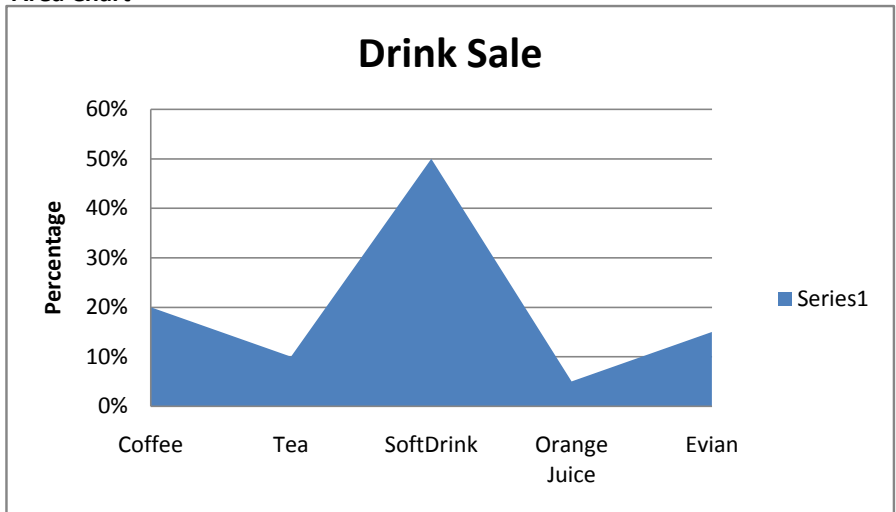

Coffee	20%
Tea	10%
SoftDrink	50%
Orange Juice	5%
Evian	15%

Pie Chart

Coffee	20%
Tea	10%
SoftDrink	50%
Orange Juice	5%
Evian	15%

Column Chart

Coffee	20%
Tea	10%
SoftDrink	50%
Orange Juice	5%
Evian	15%

Line Chart

Coffee	20%
Tea	10%
SoftDrink	50%
Orange Juice	5%
Evian	15%

3D Bar Chart

Coffee	20%
Tea	10%
SoftDrink	50%
Orange Juice	5%
Evian	15%

Area Chart

Coffee	20%
Tea	10%
SoftDrink	50%
Orange Juice	5%
Evian	15%

Scatter Chart

Coffee	20%
Tea	10%
SoftDrink	50%
Orange Juice	5%
Evian	15%

Doughnut Chart

Vertical line segment 1

Vertical line segment 2

Vertical line on the left side of the page.