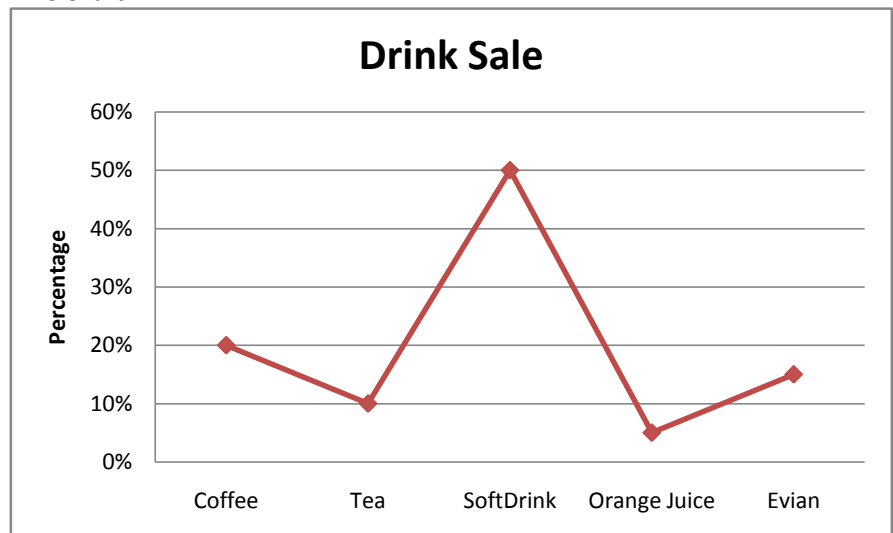

Coffee	20%
Tea	10%
SoftDrink	50%
Orange Juice	5%
Evian	15%

Pie Chart

Coffee	20%
Tea	10%
SoftDrink	50%
Orange Juice	5%
Evian	15%

Column Chart

Coffee	20%
Tea	10%
SoftDrink	50%
Orange Juice	5%
Evian	15%

Line Chart

Coffee	20%
Tea	10%
SoftDrink	50%
Orange Juice	5%
Evian	15%

3D Bar Chart

Coffee	20%
Tea	10%
SoftDrink	50%
Orange Juice	5%
Evian	15%

Area Chart

Coffee	20%
Tea	10%
SoftDrink	50%
Orange Juice	5%
Evian	15%

Scatter Chart

Coffee	20%
Tea	10%
SoftDrink	50%
Orange Juice	5%
Evian	15%

Doughnut Chart

Vertical line segment 1

Vertical line segment 2

Vertical line on the left side of the page.