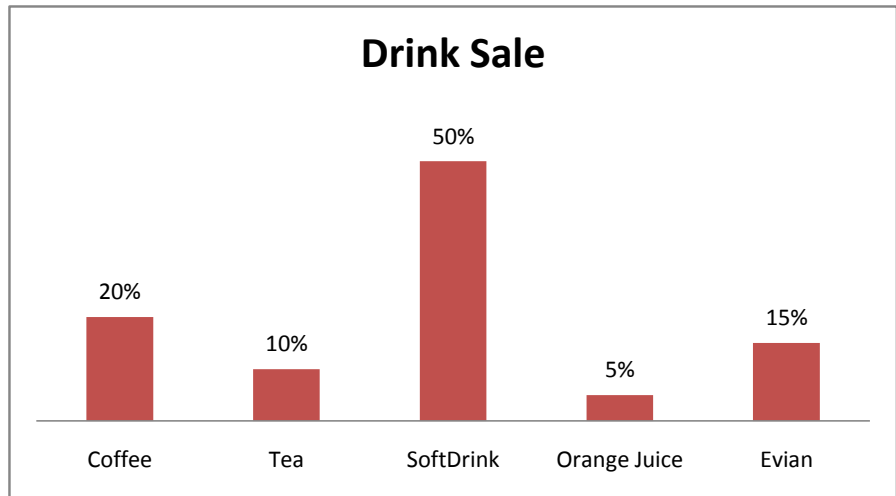

Coffee	20%
Tea	10%
SoftDrink	50%
Orange Juice	5%
Evian	15%

Pie Chart

Coffee	20%
Tea	10%
SoftDrink	50%
Orange Juice	5%
Evian	15%

Column Chart

Coffee	20%
Tea	10%
SoftDrink	50%
Orange Juice	5%
Evian	15%

Line Chart

Coffee	20%
Tea	10%
SoftDrink	50%
Orange Juice	5%
Evian	15%

3D Bar Chart

Coffee	20%
Tea	10%
SoftDrink	50%
Orange Juice	5%
Evian	15%

Area Chart

Coffee	20%
Tea	10%
SoftDrink	50%
Orange Juice	5%
Evian	15%

Scatter Chart

Coffee	20%
Tea	10%
SoftDrink	50%
Orange Juice	5%
Evian	15%

Doughnut Chart

Vertical line segment 1

Vertical line segment 2

Vertical line on the left side of the page.