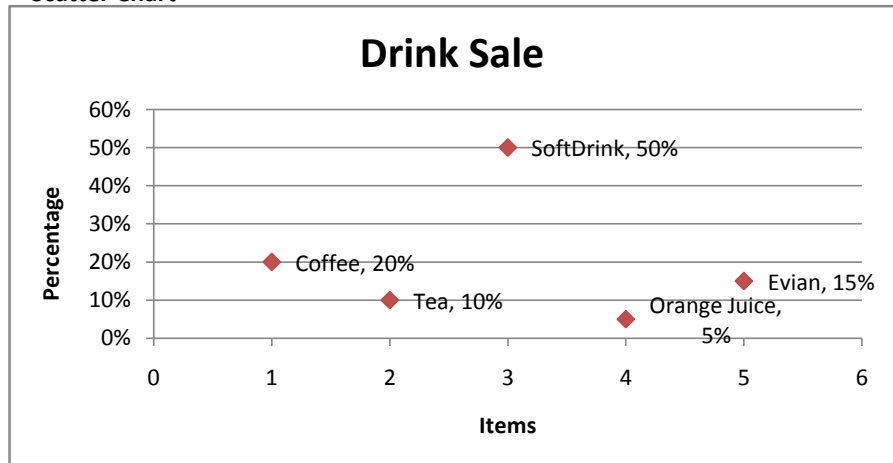

Coffee	20%
Tea	10%
SoftDrink	50%
Orange Juice	5%
Evian	15%

Pie Chart

Coffee	20%
Tea	10%
SoftDrink	50%
Orange Juice	5%
Evian	15%

Column Chart

Coffee	20%
Tea	10%
SoftDrink	50%
Orange Juice	5%
Evian	15%

Line Chart

Coffee	20%
Tea	10%
SoftDrink	50%
Orange Juice	5%
Evian	15%

3D Bar Chart

Coffee	20%
Tea	10%
SoftDrink	50%
Orange Juice	5%
Evian	15%

Area Chart

Coffee	20%
Tea	10%
SoftDrink	50%
Orange Juice	5%
Evian	15%

Scatter Chart

Coffee	20%
Tea	10%
SoftDrink	50%
Orange Juice	5%
Evian	15%

Doughnut Chart

Vertical line segment 1

Vertical line segment 2

Vertical line on the left side of the page.